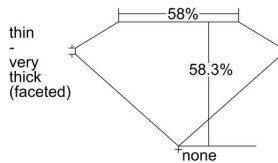

GIA®

FACSIMILE

GIA REPORT

7208622271

Verify this report at gia.edu

GIA DIAMOND DOSSIER®

August 17, 2015
GIA Report Number 7208622271
Shape and Cutting Style ..... Heart Brilliant
Measurements ..... 5.57 x 6.15 x 3.58 mm

GRADING RESULTS

Carat Weight ..... 0.72 carat
Color Grade ..... H
Clarity Grade VVS2

ADDITIONAL GRADING INFORMATION

Polish ..... Good
Symmetry ..... Very Good
Fluorescence ..... None
Clarity Characteristics ..... Cloud, Pinpoint, Feather
Inscription(s): GIA 7208622271

PROPORTIONS

Profile not to actual proportions

GRADING SCALES

GIA COLOR SCALE		GIA CLARITY SCALE			
COLORLESS	D	VERY VERY SLIGHTLY INCLUDED	FLAWLESS		
	E		INTERNALLY FLAWLESS		
	F	VERY SLIGHTLY INCLUDED	VVS₁		
	G		VVS₂		
	H		VS₁		
	NEAR COLORLESS	I	SLIGHTLY INCLUDED	VS₂	
		J		SI₁	
		FAINT	K	INCLUDED	SI₂
			L		I₁
			M		I₂
VERY LIGHT	N	LIGHT	I₃		
	O				
	P				
	Q				
LIGHT	R				
	S				
	T				
	U				
	V				
	Z