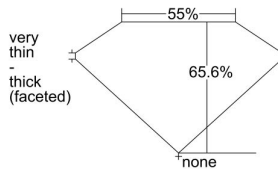

GIA®

FACSIMILE

GIA REPORT 2206447934

Verify this report at gia.edu

GIA DIAMOND DOSSIER®

August 03, 2015
GIA Report Number 2206447934
Shape and Cutting Style ..... Pear Brilliant
Measurements ..... 8.02 x 5.21 x 3.42 mm

GRADING RESULTS

Carat Weight ..... 0.81 carat
Color Grade ..... D
Clarity Grade VS2

ADDITIONAL GRADING INFORMATION

Polish ..... Very Good
Symmetry ..... Very Good
Fluorescence ..... None
Clarity Characteristics ..... Crystal
Inscription(s): GIA 2206447934

PROPORTIONS

Profile not to actual proportions

GRADING SCALES

GIA COLOR SCALE		GIA CLARITY SCALE	
COLORLESS	D	VERY VERY SLIGHTLY INCLUDED	FLAWLESS
	E		INTERNALLY FLAWLESS
	F		VVS₁
	G		VVS₂
	H		VS₁
	I		VS₂
	J		SI₁
	K		SI₂
	L		I₁
	M		I₂
NEAR COLORLESS	N	SLIGHTLY INCLUDED	I₃
	O		
	P		
	Q		
FAINT	R		
	S		
	T		
	U		
VERY LIGHT	V		
	W		
	X		
	Y		
LIGHT	Z