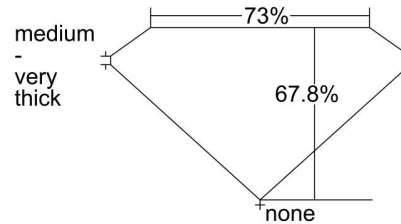

GIA DIAMOND GRADING REPORT

July 02, 2013
 GIA Report Number 1159283923
 Shape and Cutting Style **Square Modified Brilliant**
 Measurements 5.73 x 5.54 x 3.76 mm

GRADING RESULTS

Carat Weight 1.01 carat
 Color Grade **D**
 Clarity Grade **VS1**

ADDITIONAL GRADING INFORMATION

Polish **Excellent**
 Symmetry **Very Good**
 Fluorescence **Faint**
 Inscription(s): GIA 1159283923
Comments: Additional clouds are not shown.

PROPORTIONS

Profile not to actual proportions

CLARITY CHARACTERISTICS

KEY TO SYMBOLS*

- Crystal ▲ Natural
- ~ Feather ▲ Extra Facet
- ☉ Cloud
- ⤴ Indented Natural

* Red symbols denote internal characteristics (inclusions). Green or black symbols denote external characteristics (blemishes). Diagram is an approximate representation of the diamond, and symbols shown indicate type, position, and approximate size of clarity characteristics. All clarity characteristics may not be shown. Details of finish are not shown.