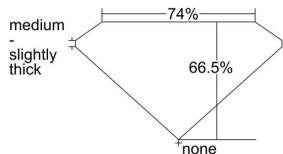

GIA®

FACSIMILE

GIA REPORT 13121441

Verify this report at gia.edu

GIA DIAMOND DOSSIER®

September 16, 2016
GIA Report Number 13121441
Shape and Cutting Style ..... Square Modified Brilliant
Measurements ..... 5.57 x 5.38 x 3.58 mm

GRADING RESULTS

Carat Weight ..... 0.90 carat
Color Grade ..... E
Clarity Grade VS2

ADDITIONAL GRADING INFORMATION

Polish ..... Very Good
Symmetry ..... Good
Fluorescence ..... None
Clarity Characteristics ..... Crystal, Cloud, Feather
Inscription(s): GIA 13121441

PROPORTIONS

Profile not to actual proportions

GRADING SCALES

GIA COLOR SCALE		GIA CLARITY SCALE				
COLORLESS	D	VERY VERY SLIGHTLY INCLUDED	FLAWLESS			
	E		INTERNALLY FLAWLESS			
	F		VVS₁			
	NEAR COLORLESS	G	VERY SLIGHTLY INCLUDED	VVS₂		
		H		VS₁		
		FAINT	I	SLIGHTLY INCLUDED	VS₂	
			J		SI₁	
			LIGHT	K	INCLUDED	SI₂
	L	I₁				
	M	I₂				
N	NOT GRADED	I₃				
O						
P						
Q						
R						
S						
T						
U						
V						
W						
X						
Y						
Z