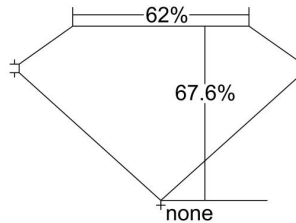

Profile not to actual proportions

For terms, conditions, and limitations, see www.gia.edu/terms or call 800-421-7250 or 760-603-4500.

GIA REPORT 2156411500

KEY TO SYMBOLS

- Crystal
- ⤴ Indented Natural

Red symbols denote internal characteristics (inclusions). Green or black symbols denote external characteristics (blemishes). Diagram is an approximate representation of the diamond, and symbols shown indicate type, position, and approximate size of clarity characteristics. All clarity characteristics may not be shown. Details of finish are not shown.