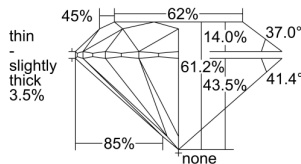

GIA®

FACSIMILE

GIA REPORT 1172597839

Verify this report at gia.edu

GIA DIAMOND DOSSIER®

April 26, 2016
GIA Report Number 1172597839
Shape and Cutting Style ..... Round Brilliant
Measurements ..... 4.46 - 4.54 x 2.75 mm

GRADING RESULTS

Carat Weight ..... 0.34 carat
Color Grade I
Clarity Grade I1
Cut Grade ..... Good

ADDITIONAL GRADING INFORMATION

Polish ..... Good
Symmetry ..... Good
Fluorescence ..... Medium Blue
Clarity Characteristics ..... Feather, Cloud
Inscription(s): GIA 1172597839

PROPORTIONS

Profile to actual proportions

GRADING SCALES

GIA COLOR SCALE	GIA CLARITY SCALE	GIA CUT SCALE	
D	FLAWLESS	EXCELLENT	
E	INTERNALLY FLAWLESS		
F		VVS₁	VERY GOOD
G	VVS₂		
H	VS₁	GOOD	
I	VS₂		
J	SI₁	FAIR	
K	SI₂		
L	I₁	POOR	
M			I₂
N	I₃		
O			
P			
Q			
R			
S			
T			
U			
V			
W			
X			
Y			
Z