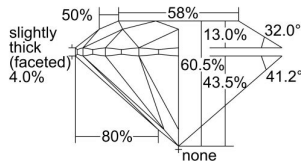

GIA®

FACSIMILE

GIA REPORT 6215531309

Verify this report at gia.edu

GIA DIAMOND DOSSIER®

January 14, 2016
GIA Report Number 6215531309
Shape and Cutting Style ..... Round Brilliant
Measurements ..... 5.75 - 5.77 x 3.49 mm

GRADING RESULTS

Carat Weight ..... 0.71 carat
Color Grade I
Clarity Grade S11
Cut Grade ..... Excellent

ADDITIONAL GRADING INFORMATION

Polish ..... Excellent
Symmetry ..... Excellent
Fluorescence ..... None
Clarity Characteristics ..... Cloud, Feather
Inscription(s): GIA 6215531309

PROPORTIONS

Profile to actual proportions

GRADING SCALES

GIA COLOR SCALE

COLORED	D
	E
	F
	G
	H
	I
	J
NEAR COLORLESS	K
	L
Faint	M
	N
	O
	P
	R
	S
	T
	U
	V
	W
	X
	Y
Light	Z

GIA CLARITY SCALE

FLAWLESS	VERY VERY SLIGHTLY INCLUDED	VS₁	VS₂	VS₁	VS₂	S1₁	S1₂	I₁	I₂	I₃			
											VERY SLIGHTLY INCLUDED	SLIGHTLY INCLUDED	INCLUDED

GIA CUT SCALE

EXCELLENT
VERY GOOD
GOOD
FAIR
POOR