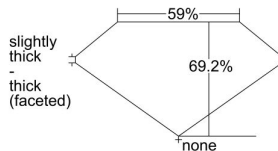

GIA®

FACSIMILE

GIA REPORT 2175944658

Verify this report at gia.edu

GIA DIAMOND DOSSIER®

October 13, 2016
GIA Report Number 2175944658
Shape and Cutting Style ..... Cushion Modified Brilliant
Measurements ..... 5.19 x 4.92 x 3.40 mm

GRADING RESULTS

Carat Weight ..... 0.71 carat
Color Grade ..... E
Clarity Grade SI1

ADDITIONAL GRADING INFORMATION

Polish ..... Excellent
Symmetry ..... Very Good
Fluorescence ..... Strong Blue
Clarity Characteristics ..... Crystal, Cloud
Inscription(s): GIA 2175944658

PROPORTIONS

Profile not to actual proportions

GRADING SCALES

GIA COLOR SCALE		GIA CLARITY SCALE		
COLORLESS	D	VERY VERY SLIGHTLY INCLUDED	FLAWLESS	
	E		INTERNALLY FLAWLESS	
	F		VVS₁	
	G		VVS₂	
	NEAR COLORLESS	H	VERY SLIGHTLY INCLUDED	VS₁
		I		VS₂
		J	SLIGHTLY INCLUDED	SI₁
		K		SI₂
	FAINT	L	INCLUDED	I₁
		M		I₂
N		I₃		
O				
VERY LIGHT		P		
		Q		
		R		
		S		
LIGHT	T			
	U			
	V			
	W			
	X			
	Y			
	Z