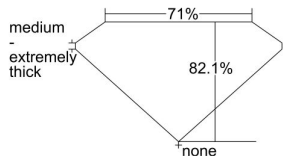

GIA®

FACSIMILE

GIA REPORT 2173260876

Verify this report at gia.edu

GIA DIAMOND DOSSIER®

July 30, 2015
GIA Report Number 2173260876
Shape and Cutting Style ..... Square Modified Brilliant
Measurements ..... 5.19 x 5.05 x 4.15 mm

GRADING RESULTS

Carat Weight ..... 1.01 carat
Color Grade I
Clarity Grade SI2

ADDITIONAL GRADING INFORMATION

Polish ..... Very Good
Symmetry ..... Good
Fluorescence ..... None
Clarity Characteristics..... Crystal, Feather, Cloud
Inscription(s): GIA 2173260876, 2255541036

PROPORTIONS

Profile not to actual proportions

GRADING SCALES

GIA COLOR SCALE		GIA CLARITY SCALE			
COLORLESS	D	VERY VERY SLIGHTLY INCLUDED	FLAWLESS		
	E		INTERNALLY FLAWLESS		
	F	VERY SLIGHTLY INCLUDED	VVS₁		
	G		VVS₂		
	H		VS₁		
	NEAR COLORLESS	I	SLIGHTLY INCLUDED	VS₂	
		J		SI₁	
		FAINT	K	INCLUDED	SI₂
			L		I₁
			M		I₂
VERY LIGHT	N	LIGHT	I₃		
	O				
	P				
	Q				
	R