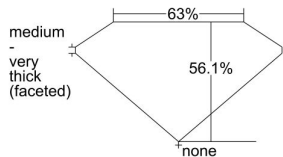

GIA®

FACSIMILE

GIA REPORT 5216547116

Verify this report at gia.edu

GIA DIAMOND DOSSIER®

January 19, 2016
GIA Report Number 5216547116
Shape and Cutting Style ..... Heart Brilliant
Measurements ..... 4.12 x 4.68 x 2.63 mm

GRADING RESULTS

Carat Weight ..... 0.30 carat
Color Grade ..... E
Clarity Grade I1

ADDITIONAL GRADING INFORMATION

Polish ..... Excellent
Symmetry ..... Good
Fluorescence ..... None
Clarity Characteristics ..... Crystal
Inscription(s): GIA 5216547116

PROPORTIONS

Profile not to actual proportions

GRADING SCALES

GIA COLOR SCALE		GIA CLARITY SCALE			
COLORLESS	D	VERY VERY SLIGHTLY INCLUDED	FLAWLESS		
	E		INTERNALLY FLAWLESS		
	F	VERY SLIGHTLY INCLUDED	VVS₁		
	G		VVS₂		
	H		VS₁		
	NEAR COLORLESS	I	SLIGHTLY INCLUDED	VS₂	
		J		SI₁	
		FAINT	K	INCLUDED	SI₂
			L		I₁
			M		I₂
VERY LIGHT	N	LIGHT	I₃		
	O				
	P				
	Q				
	R