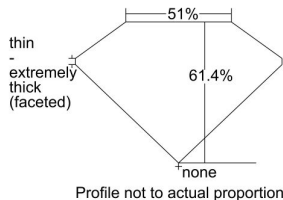

GIA®

FACSIMILE

GIA REPORT 5236990959

Verify this report at gia.edu

GIA DIAMOND DOSSIER®

October 26, 2016
GIA Report Number 5236990959
Shape and Cutting Style ..... Heart Brilliant
Measurements ..... 3.81 x 4.75 x 2.92 mm

GRADING RESULTS

Carat Weight ..... 0.32 carat
Color Grade I
Clarity Grade VS2

ADDITIONAL GRADING INFORMATION

Polish ..... Excellent
Symmetry ..... Very Good
Fluorescence ..... None
Clarity Characteristics..... Crystal, Indented Natural, Cloud
Inspection(s): GIA 5236990959

PROPORTIONS

GRADING SCALES

GIA COLOR SCALE		GIA CLARITY SCALE			
COLORLESS	D	VERY VERY SLIGHTLY INCLUDED	FLAWLESS		
	E		INTERNALLY FLAWLESS		
	F	VERY SLIGHTLY INCLUDED	VVS₁		
	G		VVS₂		
	H		VS₁		
	NEAR COLORLESS	I	SLIGHTLY INCLUDED	VS₂	
		J		SI₁	
		FAINT	K	INCLUDED	SI₂
			L		I₁
			M		I₂
VERT LIGHT	N	LIGHT	I₃		
	O				
	P				
	Q				
	R