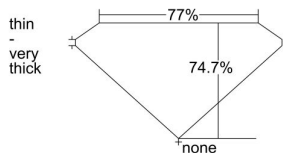

GIA®

FACSIMILE

GIA REPORT 5172483025

Verify this report at gia.edu

GIA DIAMOND DOSSIER®

February 08, 2016
GIA Report Number 5172483025
Shape and Cutting Style ..... Square Modified Brilliant
Measurements ..... 5.03 x 4.87 x 3.64 mm

GRADING RESULTS

Carat Weight ..... 0.71 carat
Color Grade ..... G
Clarity Grade VVS1

ADDITIONAL GRADING INFORMATION

Polish ..... Very Good
Symmetry ..... Good
Fluorescence ..... None
Clarity Characteristics... Pinpoint, Feather, Indented Natural, Chip
Inscription(s): GIA 5172483025

PROPORTIONS

Profile not to actual proportions

GRADING SCALES

GIA COLOR SCALE		GIA CLARITY SCALE			
COLORLESS	D	VERY VERY SLIGHTLY INCLUDED	FLAWLESS		
	E		INTERNALLY FLAWLESS		
	F		VVS₁		
	NEAR COLORLESS	G	VVS₂		
		H	VERY SLIGHTLY INCLUDED	VS₁	
		I		VS₂	
		FAINT	J	SLIGHTLY INCLUDED	SI₁
			K		SI₂
	L		INCLUDED		I₁
	M			I₂	
N	I₃				
VERT LIGHT	O				
	P				
	Q				
	R				
	LIGHT	S			
		T			
		U			
		V			
W					
X					
Y					
Z