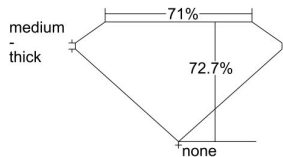

GIA®

FACSIMILE

GIA REPORT 5172468785

Verify this report at gia.edu

GIA DIAMOND DOSSIER®

January 28, 2016
GIA Report Number 5172468785
Shape and Cutting Style ..... Square Modified Brilliant
Measurements ..... 4.35 x 4.34 x 3.16 mm

GRADING RESULTS

Carat Weight ..... 0.51 carat
Color Grade ..... E
Clarity Grade VS1

ADDITIONAL GRADING INFORMATION

Polish ..... Excellent
Symmetry ..... Good
Fluorescence ..... None
Clarity Characteristics ..... Feather, Pinpoint
Inscription(s): GIA 5172468785

PROPORTIONS

Profile not to actual proportions

GRADING SCALES

GIA COLOR SCALE		GIA CLARITY SCALE			
COLORLESS	D	VERY VERY SLIGHTLY INCLUDED	FLAWLESS		
	E		INTERNALLY FLAWLESS		
	F	VERY SLIGHTLY INCLUDED	VVS₁		
	G		VVS₂		
	H		VS₁		
	NEAR COLORLESS	I	SLIGHTLY INCLUDED	VS₂	
		J		SI₁	
		FAINT	K	INCLUDED	SI₂
			L		I₁
			M		I₂
VERT LIGHT	N	LIGHT	I₃		
	O				
	P				
	Q				
	R				
	S				
	T				
	U				
	V				
	W				
	X				
	Y				
	Z